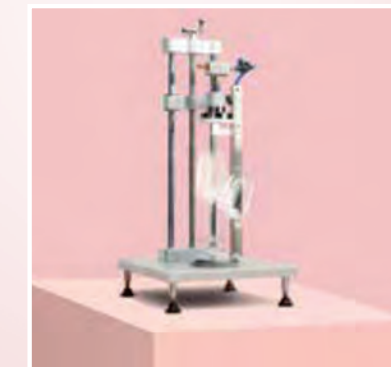

Free Fall Test

(In-house method):
Glass is released for a free fall from the height of 28 cm.