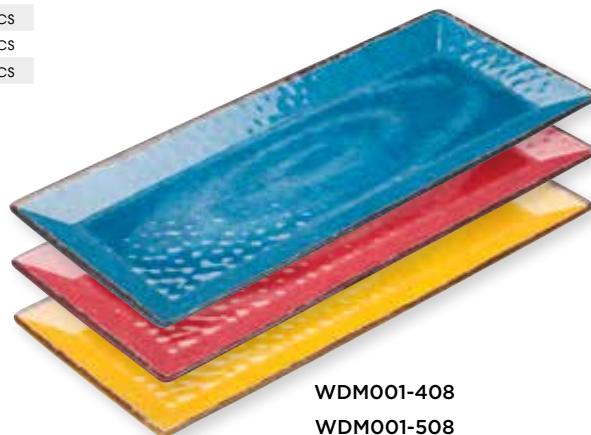

WDM001-408
WDM001-508
WDM001-608