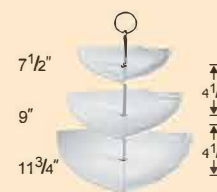

CATERING COLLECTION (3)

Super White Porcelain

**COUPE ROUND
3-TIER SERVING TRAY**
PTE-C3
10"x6 1/2"x13 3/4"/8set

**SQUARE
3-TIER SERVING TRAY**
PTE-SQ3
10"x6 1/4"x14"/8set

**TRIANGULAR
3-TIER SERVING TRAY**
PTE-T3
11 3/4"x7 1/2"x13 1/2"/8set