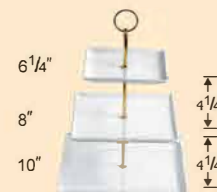

**SQUARE
3-TIER SERVING TRAY**
PTE-SQ3
10"x6 1/4"x14"/8set