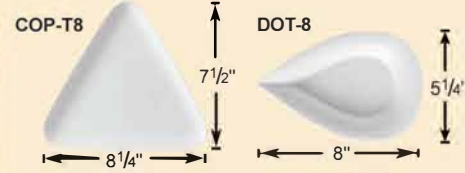

COUPE TRIANGULAR PLATE
COP-T8
8 1/4"x7 1/2"x3/4"/2dz
COP-T16
10 3/4"x10"x1"/1dz
COP-T21
12 7/8"x11 7/8"x1 1/4"/1dz

ONE TINE ROUND PLATE
DOT-8
8"x5 1/4"x1"/2dz
DOT-10
10"x6 3/8"x1 1/4"/2dz
DOT-12
12"x8"x1 1/2"/1dz