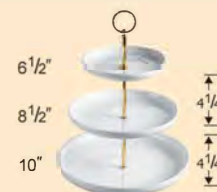

CATERING COLLECTION (3)

Super White Porcelain

**COUPE ROUND
3-TIER SERVING TRAY**
PTE-C3
10"x6 1/2"x13 3/4"/8set